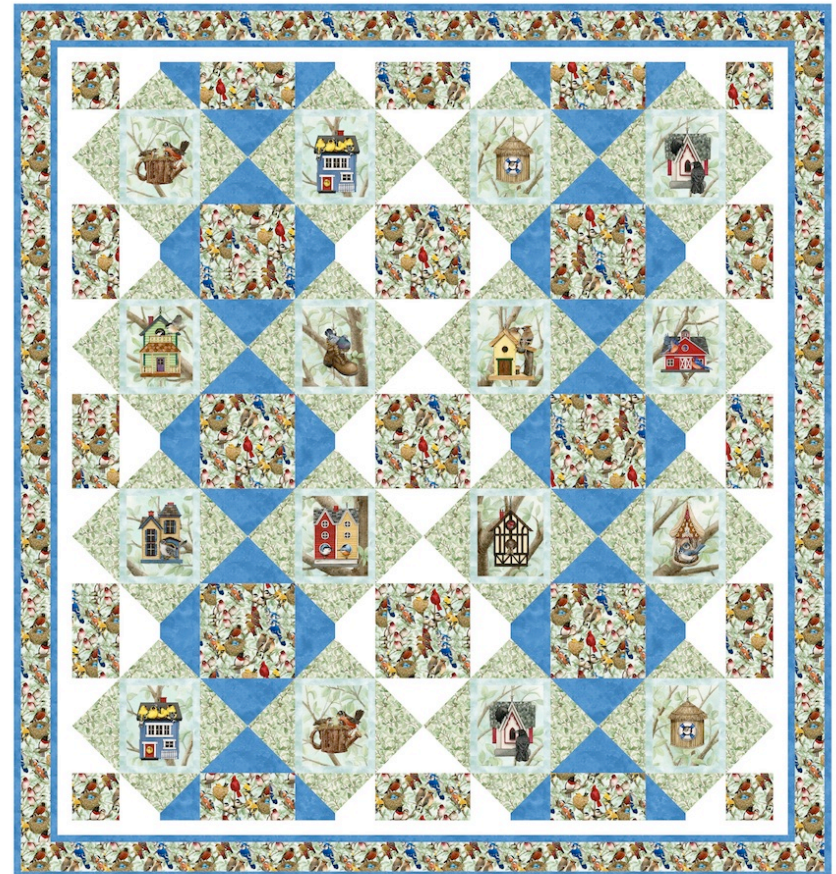

Lofty Houses

60" x 64"

Materials for Top & Binding

All fabrics from the Housing Boom collection from Elizabeth's Studio

2/3 yard birdhouse rectangles	es4319-cream
1 3/4 yards bird print	es4320-azure
1 3/8 yards leaf print	es4311-azure
1/2 yard pale blue mottled	es237-azure
1 2/3 yards medium blue tonal	
1 5/8 yards white tonal	

Other Materials

4 1/8 yards bird print (backing)	es4321-azure
68" x 72" piece of batting	
All-purpose thread to match fabrics	
Rotary cutter, mat and ruler	
Basic sewing tools	

Pine Tree
Country Quilts

PineTreeCountryQuilts.com

PT1515

Lofty Houses

Pine Tree Country Quilts

PO Box 343, Stillwater, ME 04489 (207) 827-3876

www.pinetreecountryquilts.com